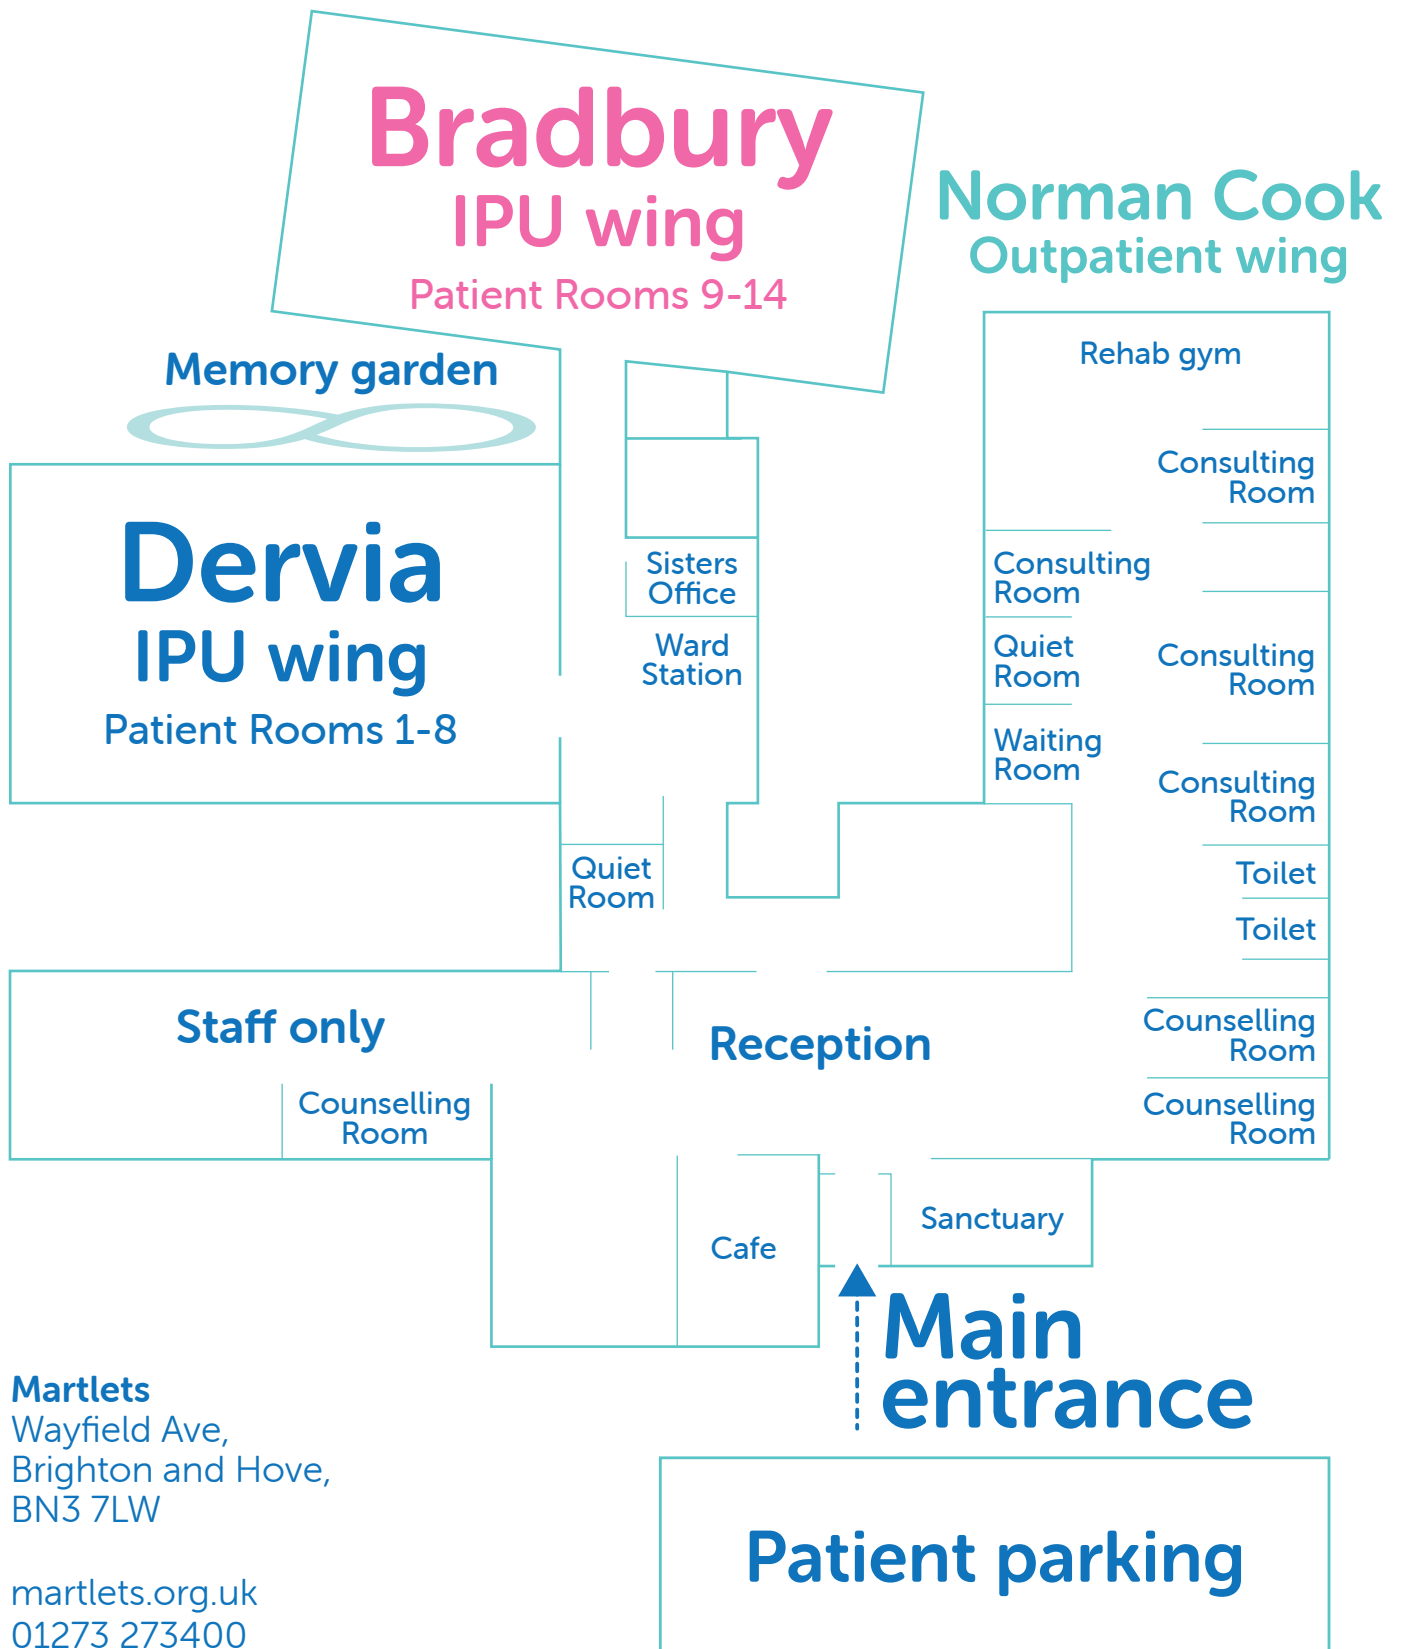

Find your way around Martlets

Martlets
Wayfield Ave,
Brighton and Hove,
BN3 7LW

martlets.org.uk
01273 273400